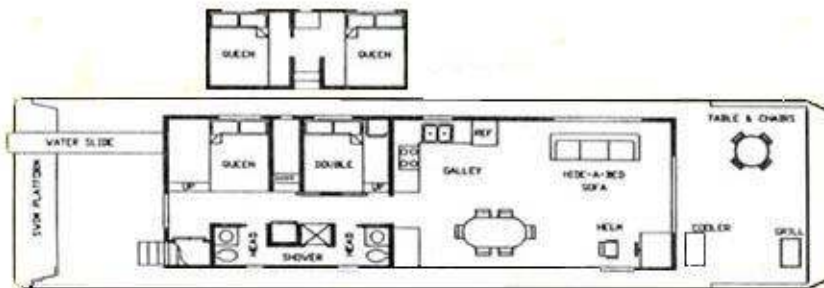

# 65' Mid-Size

Requires \$650.00 Deposit ~ Weekly Rentals Require \$1,300.00 Deposit

## Features Include

\*4 Private Bedrooms (3 Queen-1 Full) \*2 Full Baths w/ common shower \*Queen Sleeper Sofa \*Pillows \*Blankets (No Linens) \*Electric Range & Oven \*Electric Refrigerator / Freezer \*Coffee Maker \*Toaster \*Dishes & Silverware \*Cooking Utensils \*Microwave & Hood \*Dinette Table & 6 Chairs \*Battery Lights \*VCR / DVD w/ Monitor \*Electric Outlets \*XM Radio w/ CD Player \*Clothes Dryer \*Compass \*Central Heat & Air \*Hot & Cold Pressure Water \*75 HP Mercury Engine \*12.5 kw Electric Generator \*400 Gallon Fresh Water Tank \*Fire Extinguishers \*2 Deck Tables & 16 Chairs \*3 Lounge Chairs \*Gas Grill \*Large Cooler \*Water Slide \*Auxiliary Power Plug \*Waste Holding Tank \*Top Sundeck w/ Canopy Top \*50 Gallon Engine Fuel Tank \*50 Gallon Generator Fuel Tank \*Coast Guard Safety Equipment